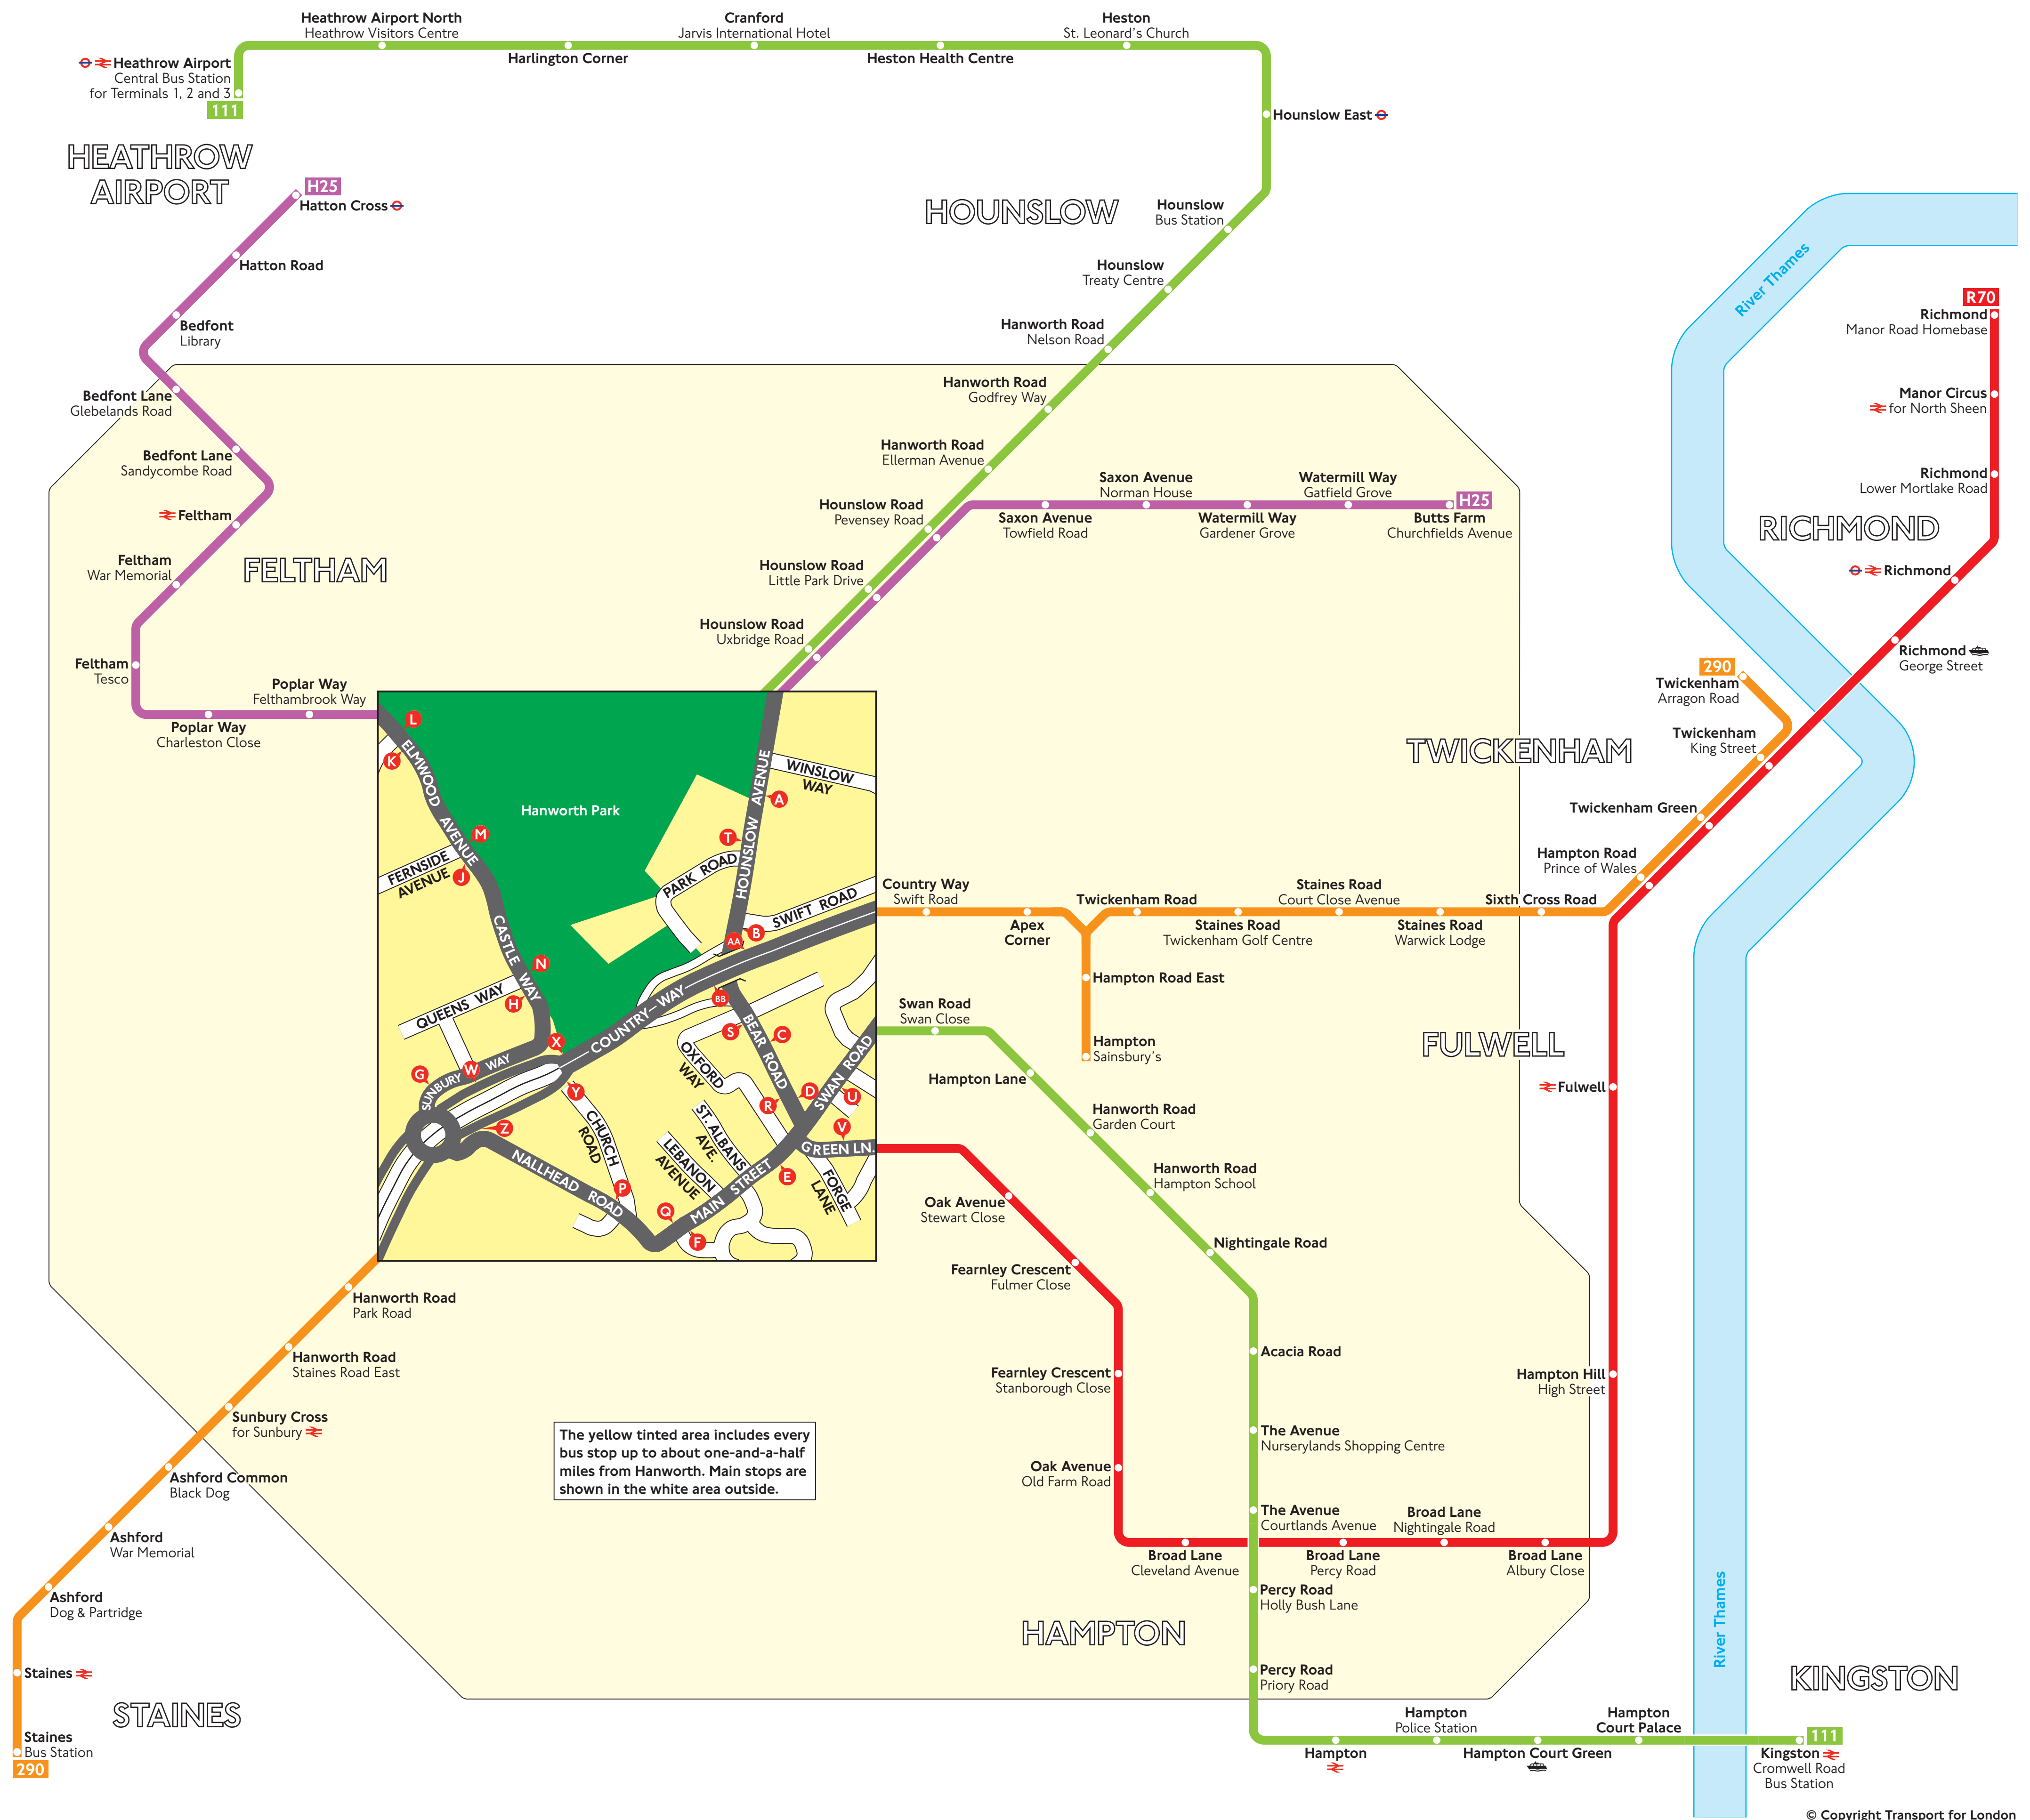

Buses from Hanworth

1. **Key**
2. Connections with Underground
   - Connections with National Rail
   - Connections with river boats

Red discs show the bus stop you need for your chosen bus service. The disc **A** appears on the top of the bus stop in the street (see map of town centre in centre of diagram).

Route finder
Day buses including 24-hour routes

Bus route	Towards	Bus stops
111	Heathrow Airport	R S T U
290	Kingston	A B C D
	Staines	W Y Z
	Twickenham	A W X
H25	Butts Farm	L M N P O R S T
	Hatton Cross	A B C D E F G H J K
R70	Richmond	U V

Destination finder

Destination	Bus routes	Bus stops
A		
Acacia Road	111	A B C D
Apex Corner	290	A W X
Ashford Dog & Partridge and War Memorial	290	W Y Z
Ashford Common Black Dog	290	W Y Z
Avenue, The	111	A B C D
B		
Bedfont Library	H25	A B C D E F G H J K

Destination	Bus routes	Bus stops
Bedfont Lane	H25	A B C D E F G H J K
Broad Lane	R70	U V
Butts Farm Churchfields Avenue	H25	L M N P O R S T
C		
Country Way Swift Road	290	A W X
Cranford Jarvis International Hotel	111	R S T U
F		
Fearnley Crescent	R70	U V
Feltham, Tesco and War Memorial	H25	A B C D E F G H J K
Fulwell	R70	U V
H		
Hampton and Police Station	111	A B C D
Hampton Sainsbury's	290	A W X
Hampton Court Green	111	A B C D
Hampton Court Palace	111	A B C D
Hampton Hill High Street	R70	U V
Hampton Lane	111	A B C D
Hampton Road Prince of Wales	290	A W X
	R70	U V
Hampton Road East	290	A W X
Hanworth Road Ellerman Avenue, Godfrey Way and Nelson Road	111	R S T U
Hanworth Road Garden Court and Hampton School	111	A B C D

Destination	Bus routes	Bus stops
Hanworth Road Park Road and Staines Road East	290	W Y Z
Harlington Corner	111	R S T U
Hatton Cross	H25	A B C D E F G H J K
Hatton Road	H25	A B C D E F G H J K
Heathrow Airport Central Bus Station for Terminals 1, 2 and 3	111	R S T U
Heathrow Airport North Heathrow Visitors Centre	111	R S T U
Heston St. Leonard's Church	111	R S T U
Heston Health Centre	111	R S T U
Hounslow Bus Station and Treaty Centre	111	R S T U
Hounslow East	111	R S T U
Hounslow Road	111	R S T U
	H25	L M N P O R S T
K		
Kingston Cromwell Road Bus Station	111	A B C D
M		
Manor Circus for North Sheen	R70	U V
N		
Nightingale Road	111	A B C D
O		
Oak Avenue	R70	U V

Destination	Bus routes	Bus stops
P		
Percy Road	111	A B C D
Poplar Way	H25	A B C D E F G H J K
R		
Richmond George Street	R70	U V
Richmond Lower Mortlake Road and Manor Road Homebase	R70	U V
S		
Saxon Avenue	H25	L M N P O R S T
Sixth Cross Road	290	A W X
Staines and Bus Station	290	W Y Z
Staines Road	290	A W X
Sunbury Cross for Sunbury	290	W Y Z
Swan Road Swan Close	111	A B C D
T		
Twickenham Arragon Road	290	A W X
Twickenham King Street	290	A W X
	R70	U V
Twickenham Green	290	A W X
	R70	U V
Twickenham Road	290	A W X
W		
Watermill Way	H25	L M N P O R S T

HANWORTH DR (HOU) TFL11990.11.07 (P)

Website tfl.gov.uk

24 hour travel information
020 7222 1234

MAYOR OF LONDON

Transport for London